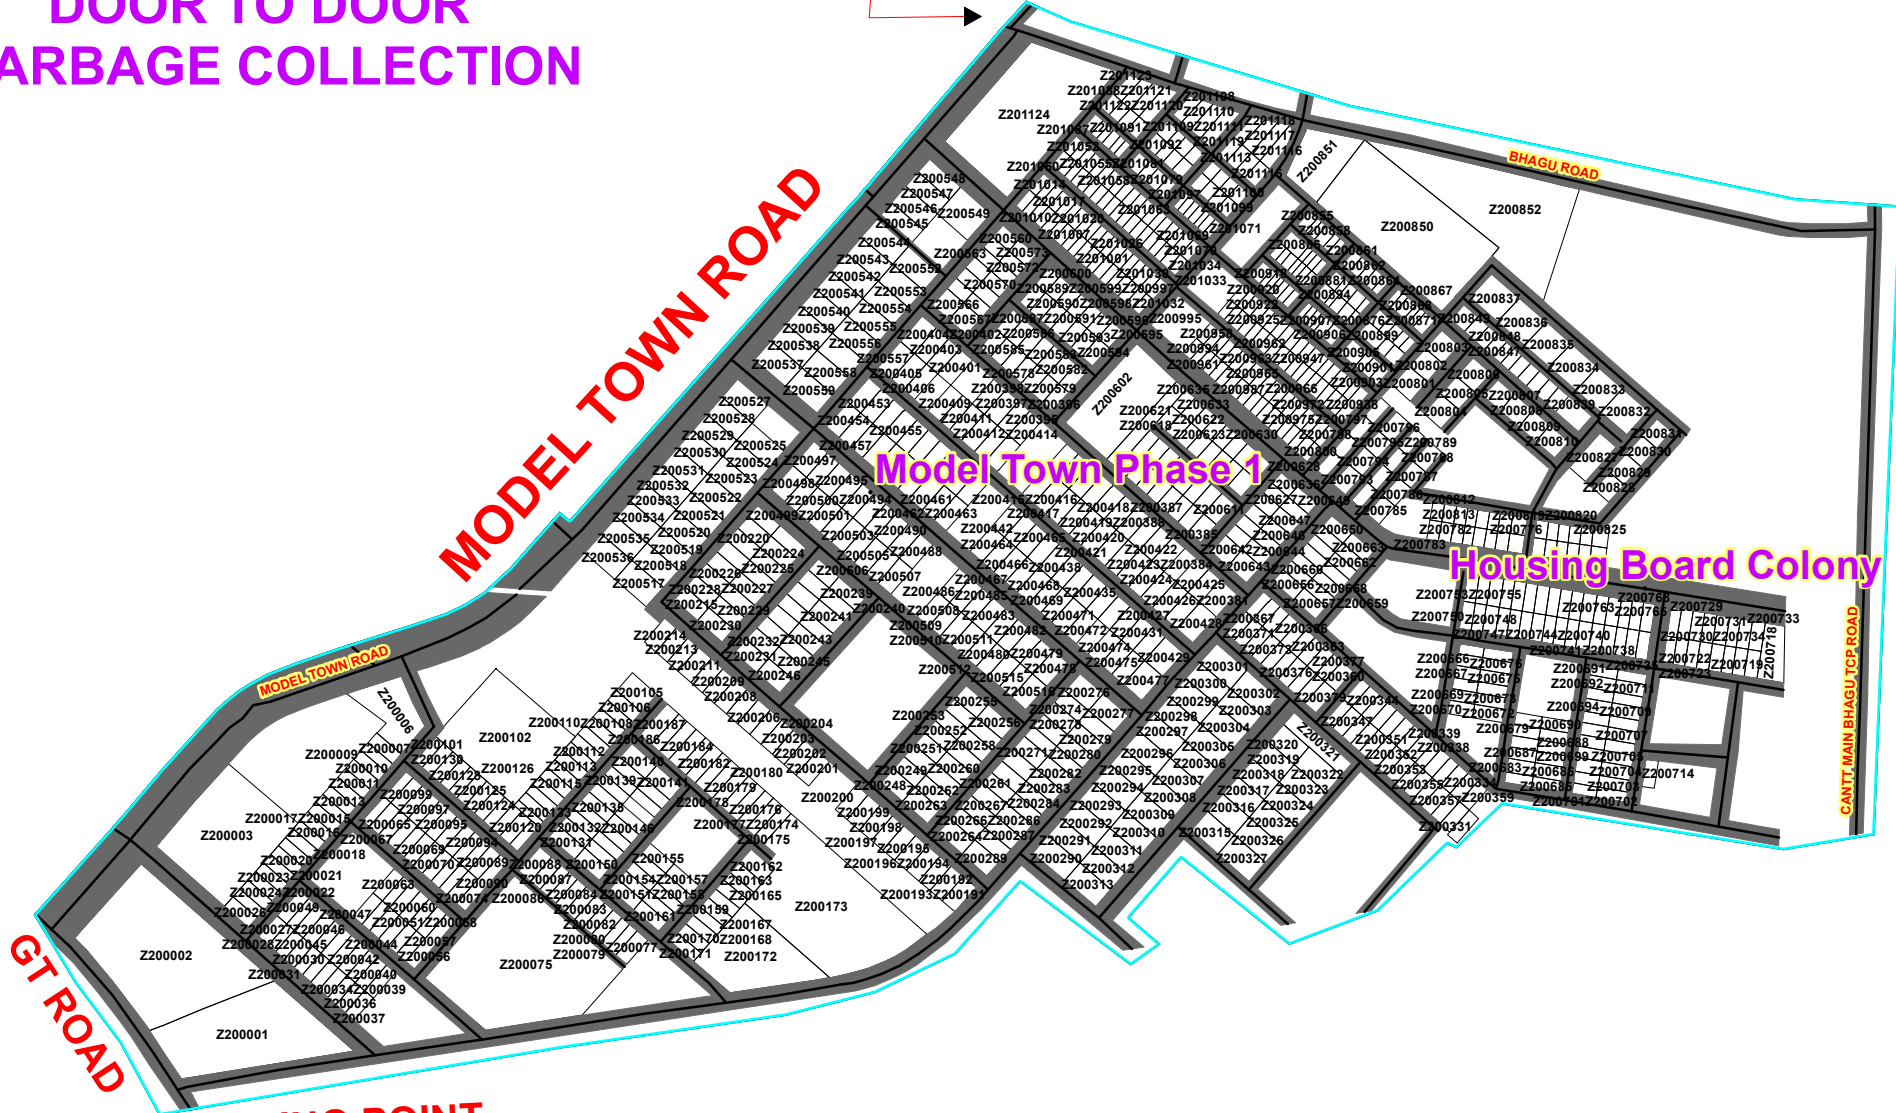

**ZONE -2
BEAT -2
DOOR TO DOOR
GARBAGE COLLECTION**

STARTING POINT

**RED LIGHT
MT PH -1**

MODEL TOWN ROAD

BHAGU ROAD

Model Town Phase 1

Housing Board Colony

CANTT MAIN BHAGU TCP ROAD

MODEL TOWN ROAD

GT ROAD

ENDING POINT

**TIPPER NO - PB03BA4619
DRIVER NAME - JAGMOHAN
MOB NO - 7710276226
HELPER NAME - PARVEEN & BRIJ MOHAN**