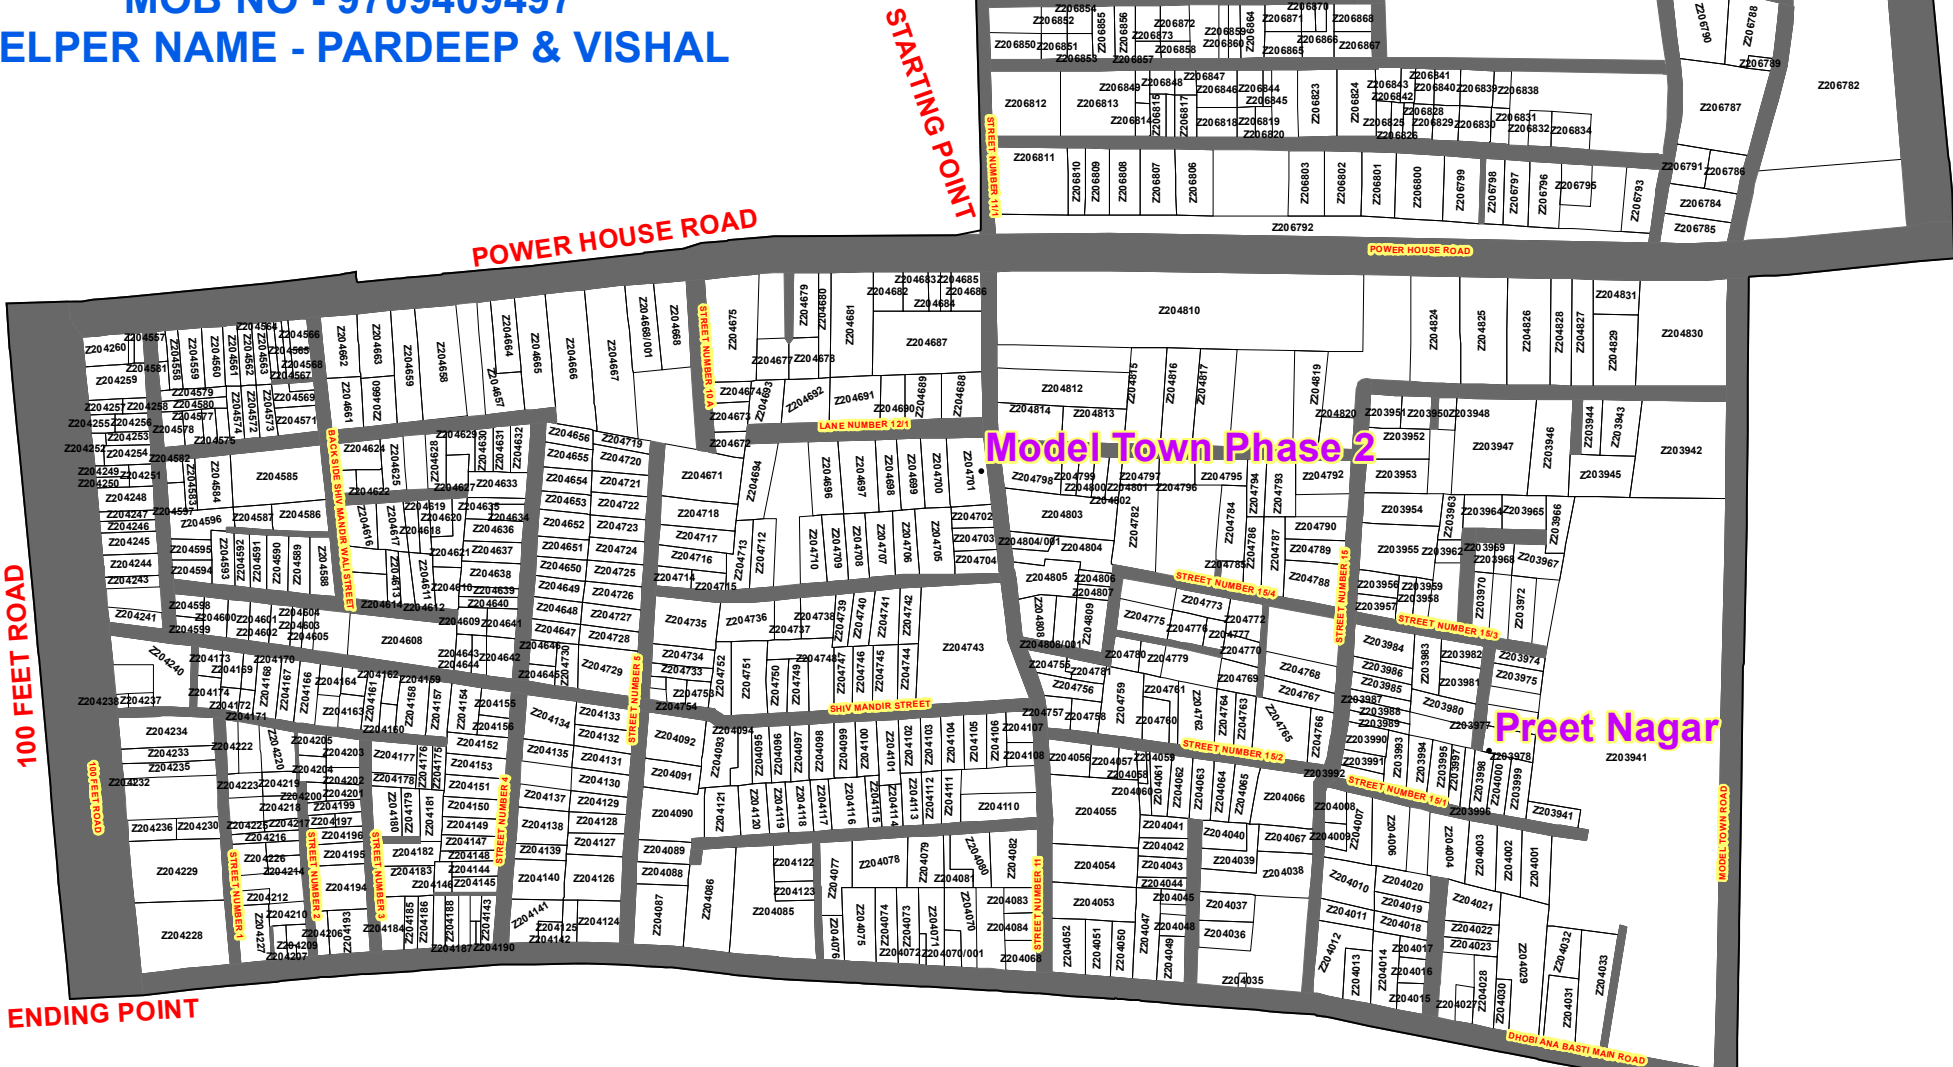

ZONE -2 BEAT - 11 DOOR TO DOOR GARBAGE COLLECTION

TIPPER NO - PB03BA6672
DRIVER NAME - ANIL
MOB NO - 9709409497
HELPER NAME - PARDEEP & VISHAL

STARTING POINT

POWER HOUSE ROAD

Model Town Phase 2

Preet Nagar

100 FEET ROAD

ENDING POINT

Guru Arjun Dev Nagar

DHOLANA BASTI MAIN ROAD