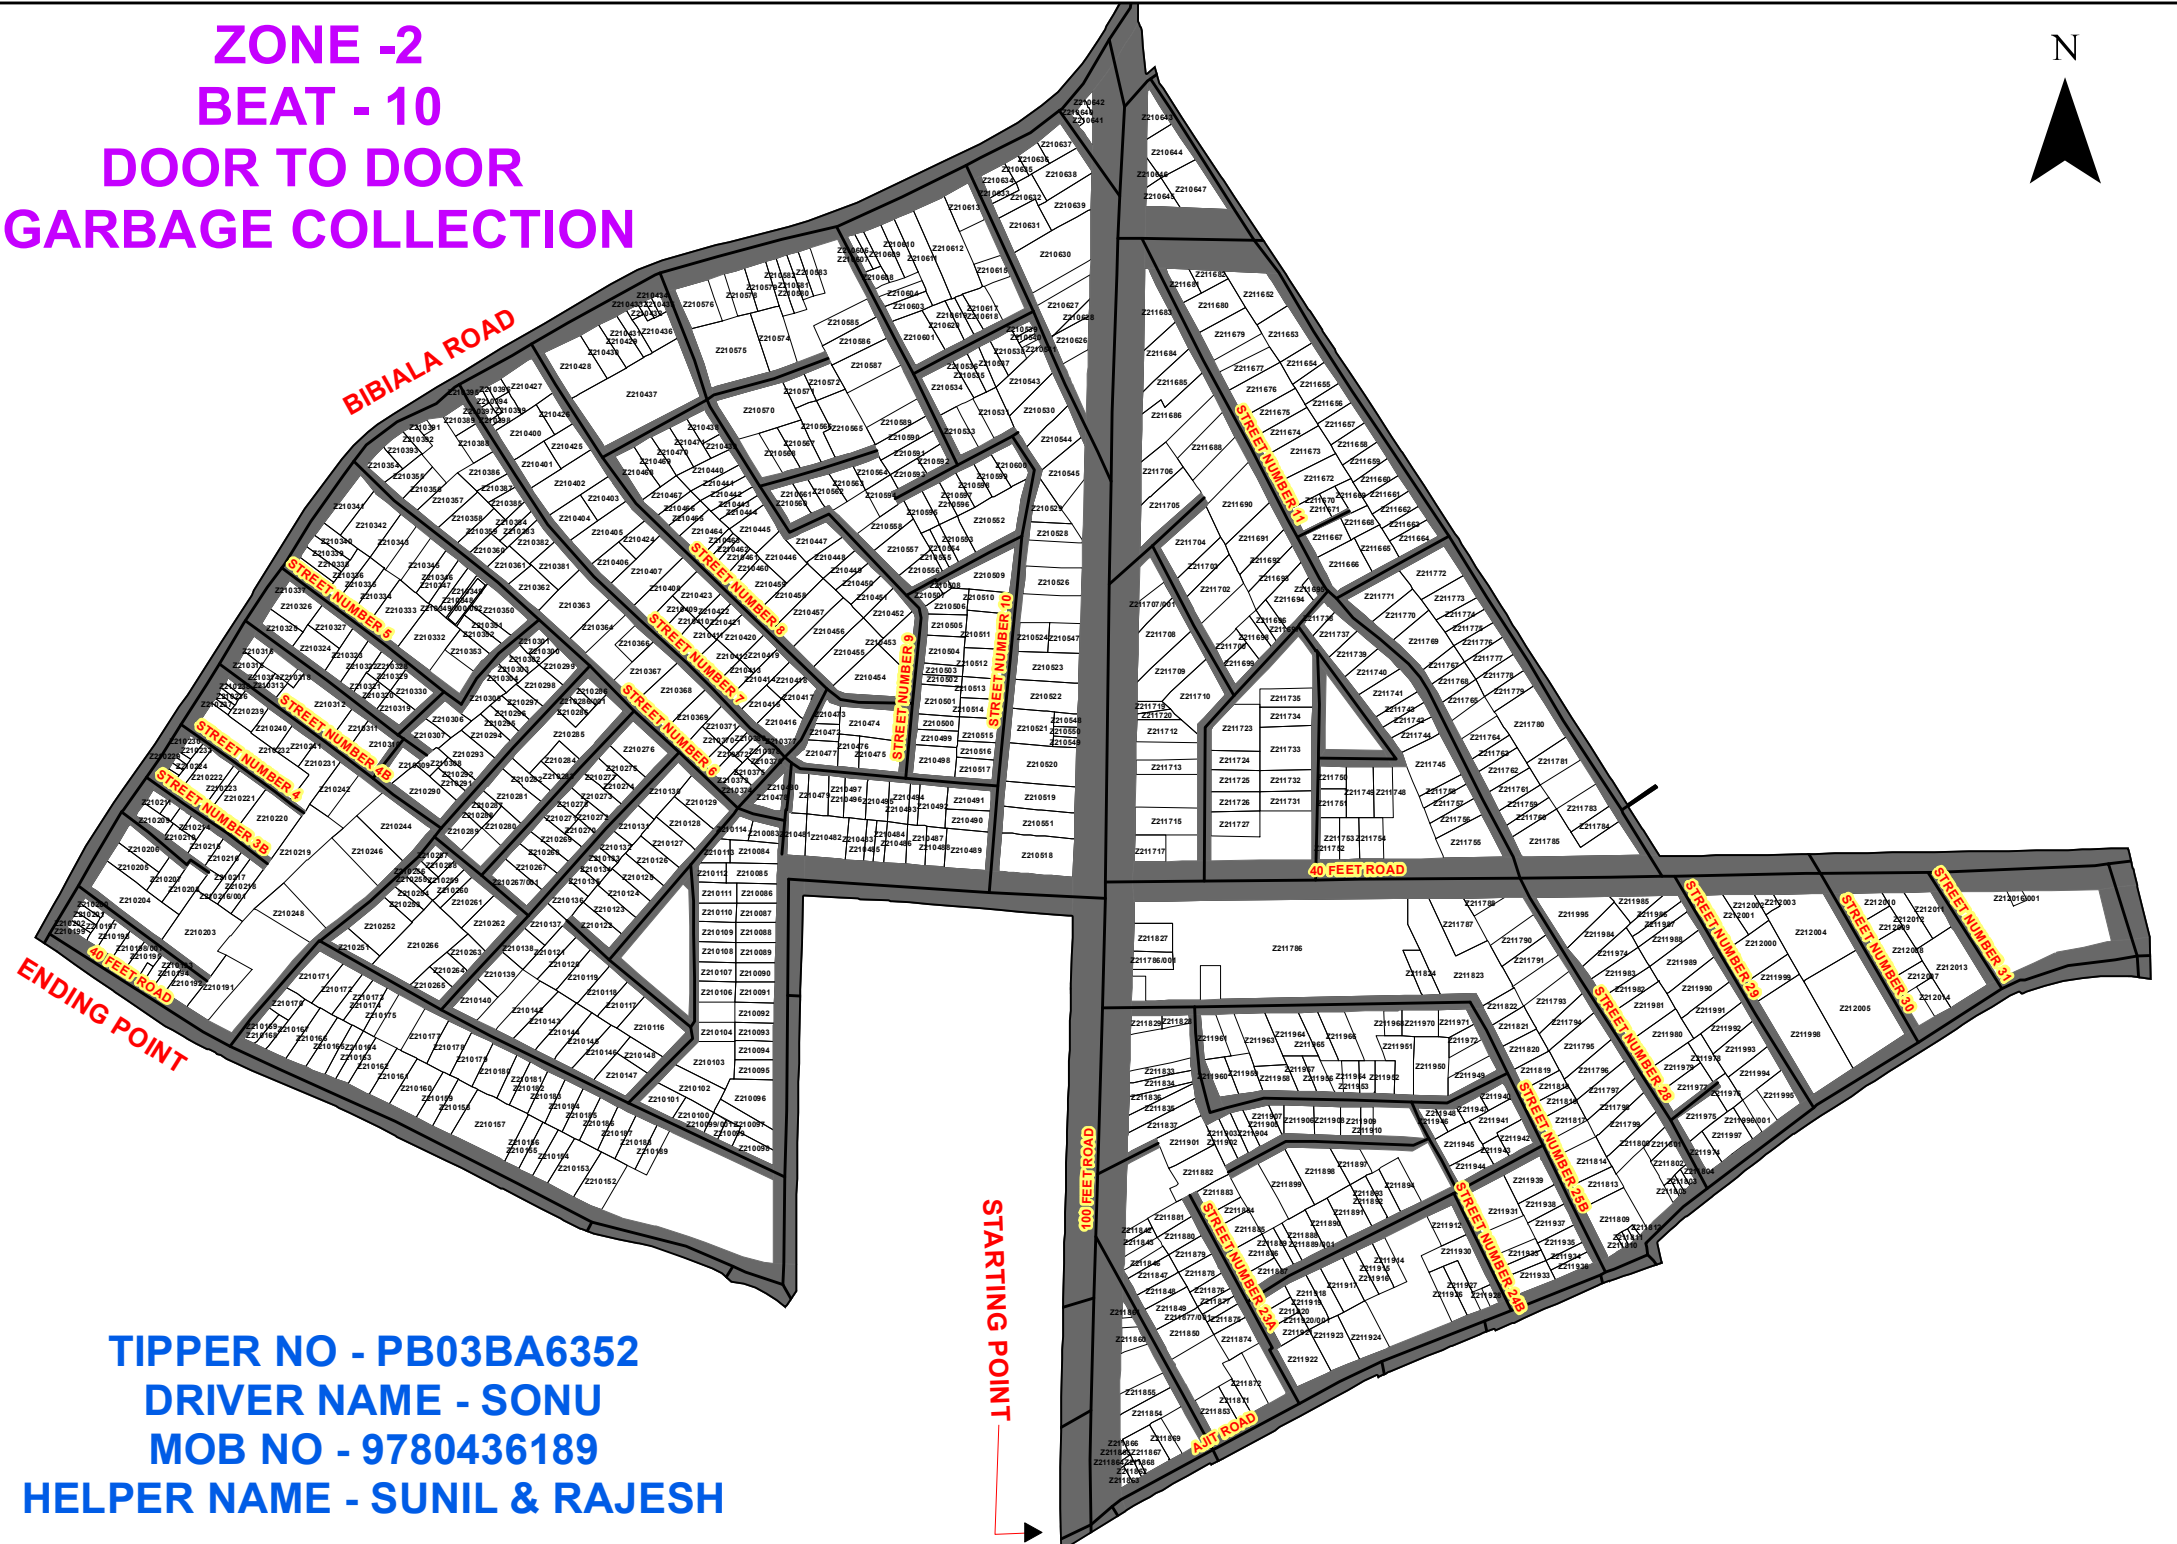

ZONE -2
BEAT - 10
DOOR TO DOOR
GARBAGE COLLECTION

BIBIALA ROAD

ENDING POINT

STARTING POINT

40 FEET ROAD

100 FEET ROAD

STREET NUMBER 24

STREET NUMBER 25

STREET NUMBER 26

STREET NUMBER 27

STREET NUMBER 28

STREET NUMBER 29

STREET NUMBER 30

STREET NUMBER 31

STREET NUMBER 1

STREET NUMBER 2

STREET NUMBER 3

STREET NUMBER 4

STREET NUMBER 5

STREET NUMBER 6

STREET NUMBER 7

STREET NUMBER 8

STREET NUMBER 9

TIPPER NO - PB03BA6352
DRIVER NAME - SONU
MOB NO - 9780436189
HELPER NAME - SUNIL & RAJESH